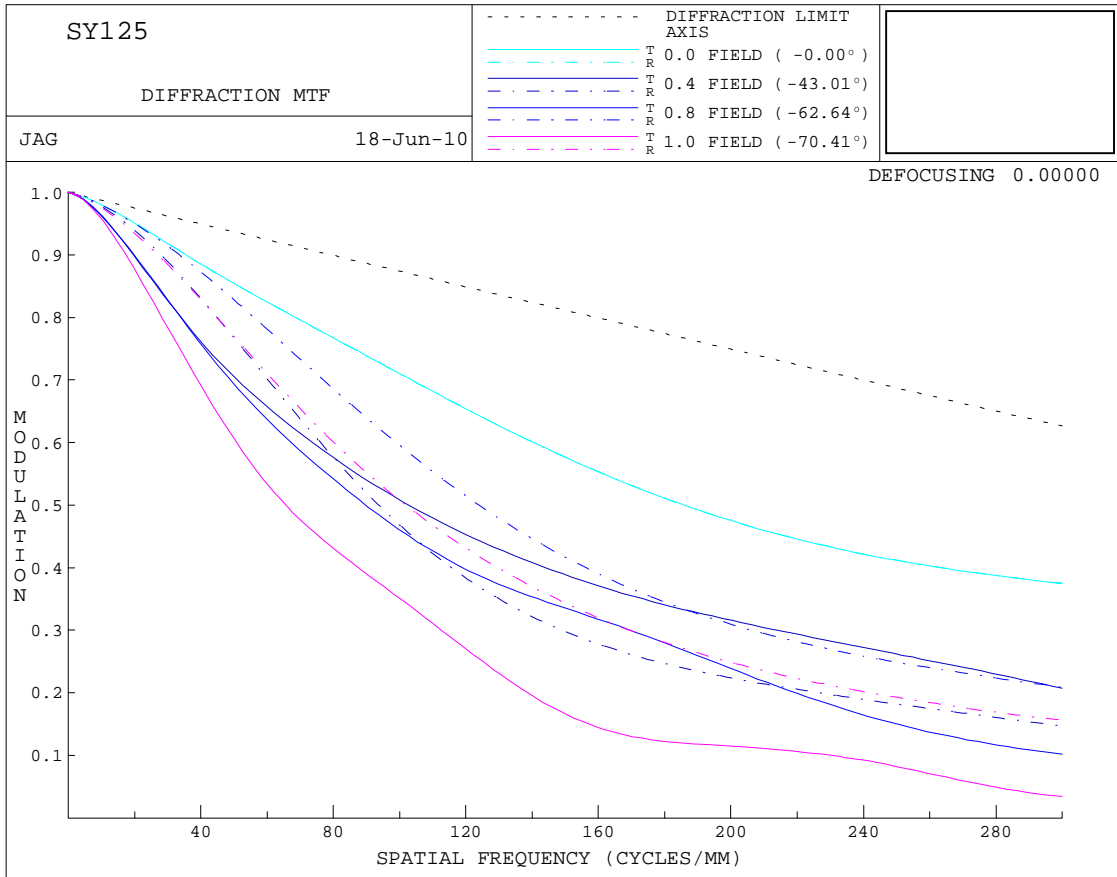

Theia Technologies MY125 Lens Performance

MY125 Visible MTF

Ray Aberration Curves

2D Distortion Plot