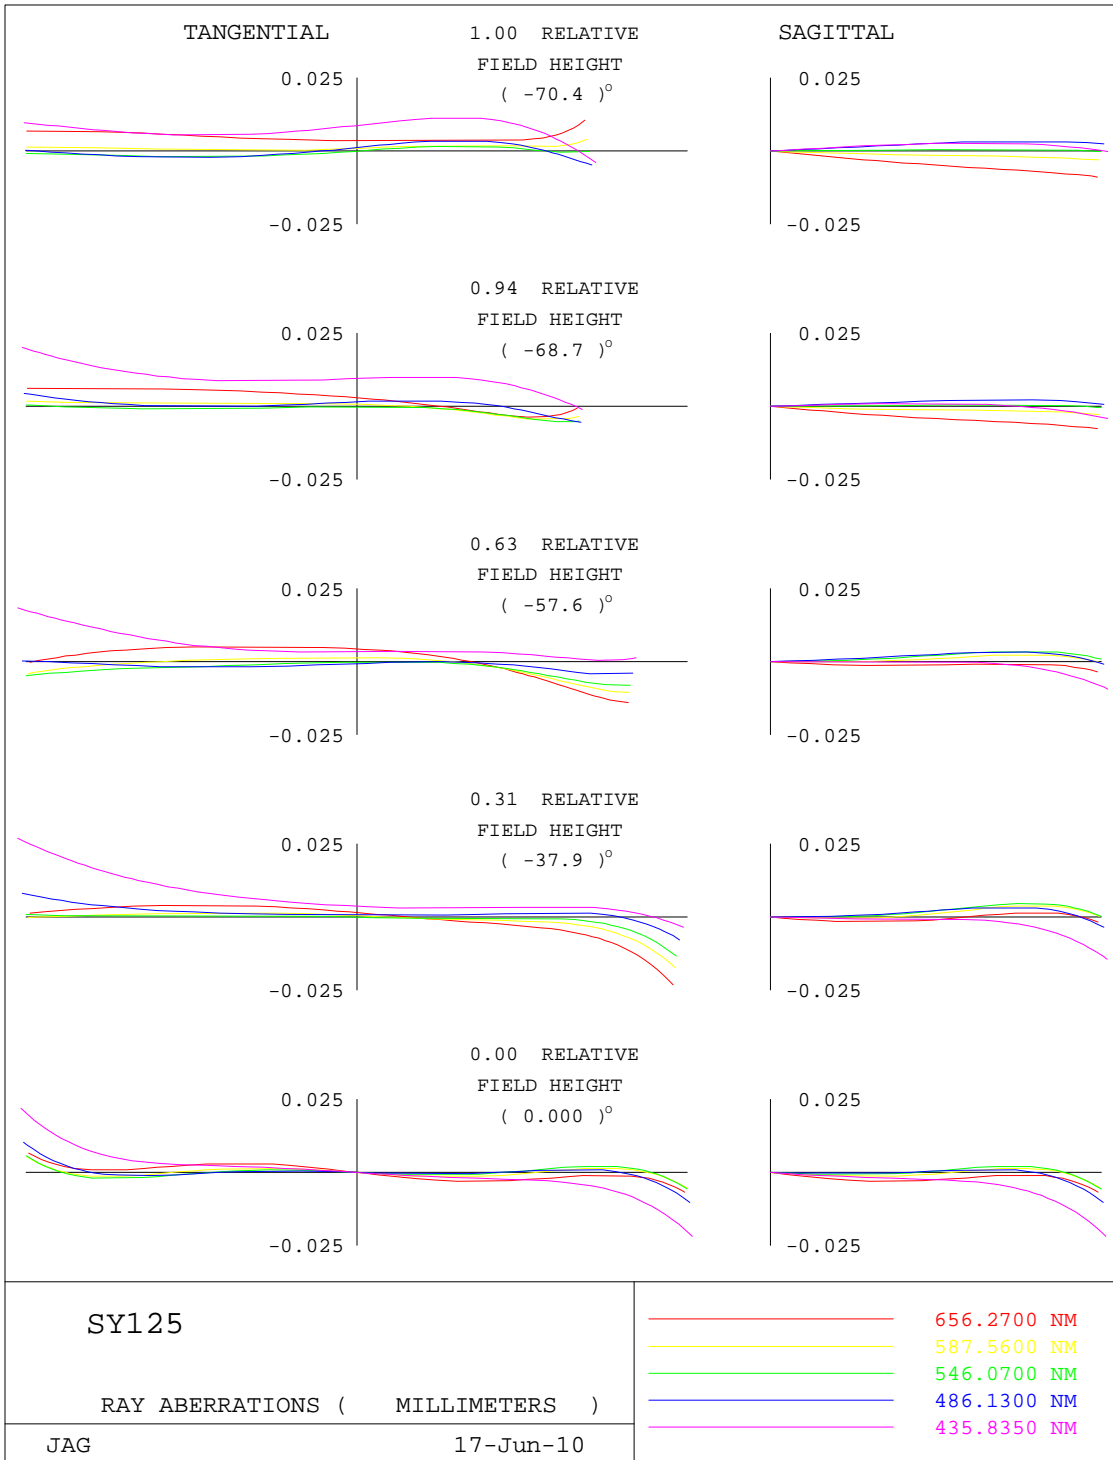

Theia Technologies MY125 Lens Performance

MY125 Visible MTF

Ray Aberration Curves

2D Distortion Plot